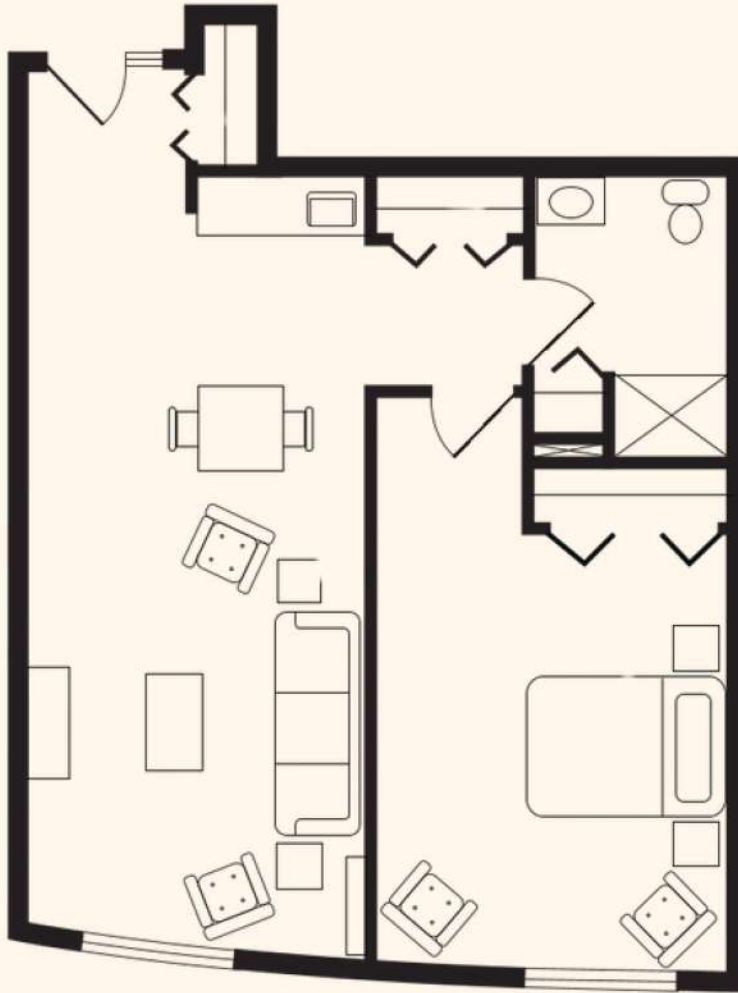

SPRINGFIELD
CROSSINGS
ENHANCED SENIOR LIVING

ONE BEDROOM
675 SQ FT

SPRINGFIELD
CROSSINGS
ENHANCED SENIOR LIVING

ONE BEDROOM
750 SQ FT