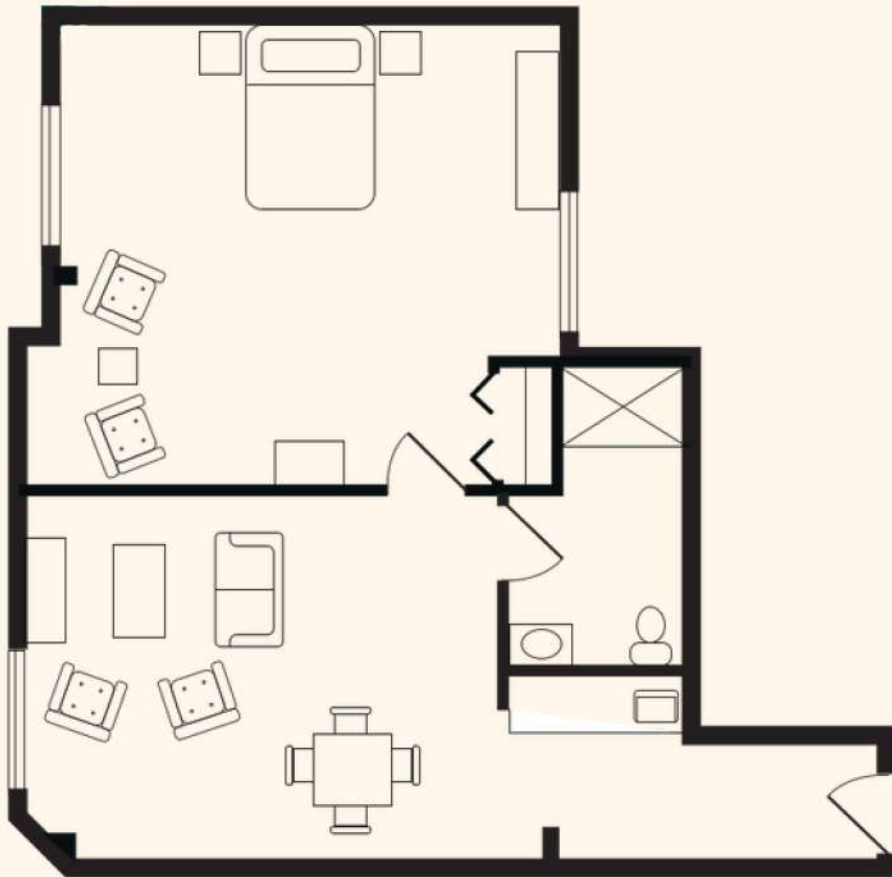

SPRINGFIELD
CROSSINGS
ENHANCED SENIOR LIVING

ONE BEDROOM
675 SQ FT

SPRINGFIELD
CROSSINGS
ENHANCED SENIOR LIVING

ONE BEDROOM
750 SQ FT