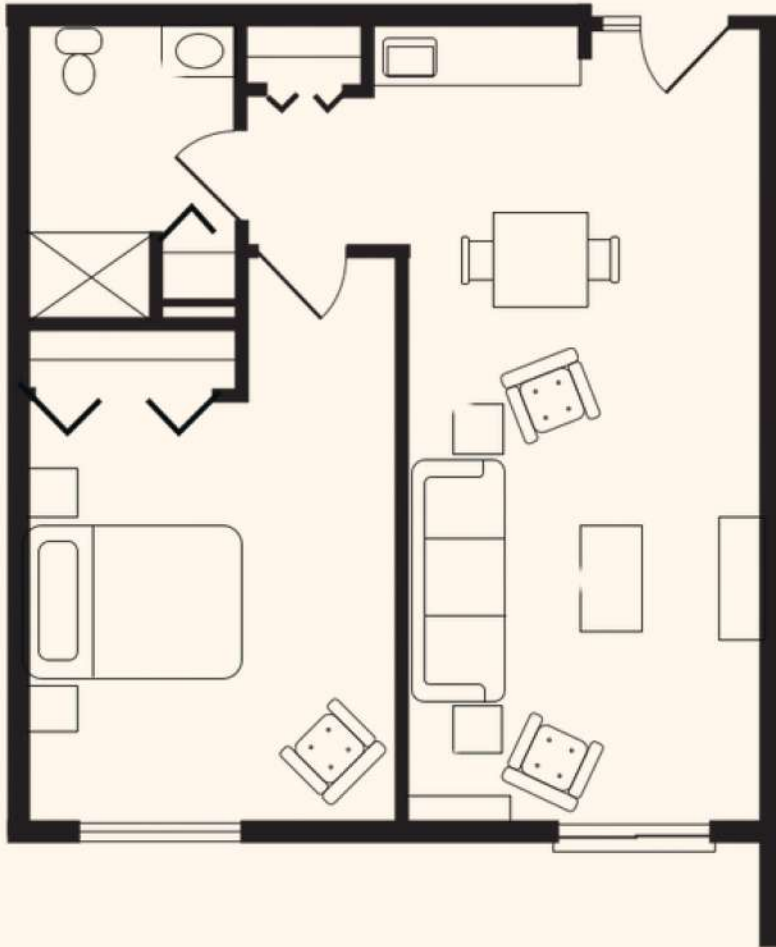

SPRINGFIELD
CROSSINGS
ENHANCED SENIOR LIVING

ONE BEDROOM
WITH PATIO
475 SQ FT