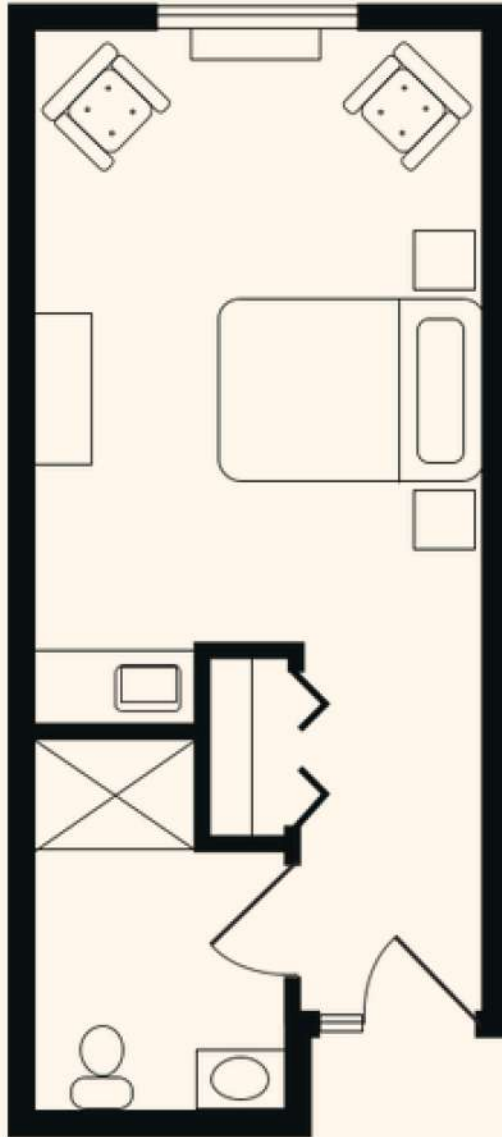

SPRINGFIELD
CROSSINGS
ENHANCED SENIOR LIVING

STUDIO
280 SQ FT