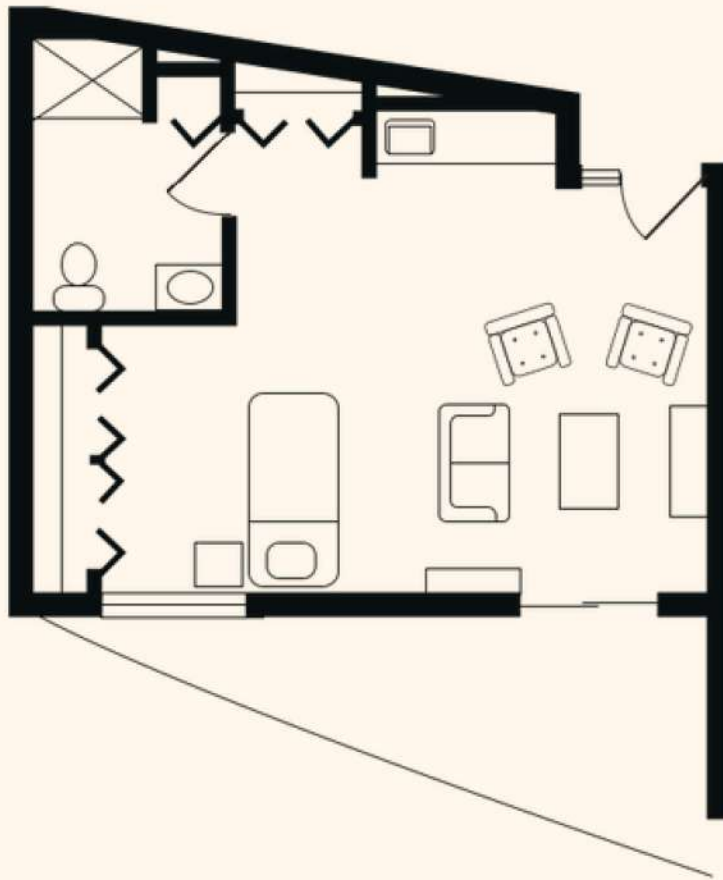

SPRINGFIELD
CROSSINGS
ENHANCED SENIOR LIVING

STUDIO
WITH PATIO
390 SQ FT